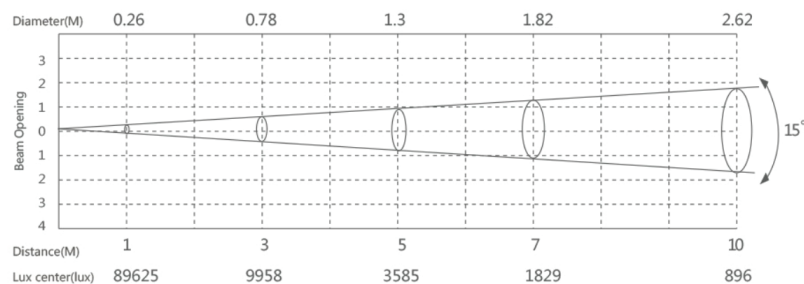

### Specifications

Product	LED Fusion IP Profile FC
Code	LEDPRO165
Lamp Source	250W RGBW LED
Power Supply	100-240V AC, 50/60 Hz
Power Consumption	250W

Control	DMX512, RDM
Beam Angle	15°-30°
Dimmer	0-100% 16Bit
Dimensions	648 (L) x 344 (W) x 273 (H) mm
Weight	16kg
DMX Connection	Power in, DMX in/out

### Size