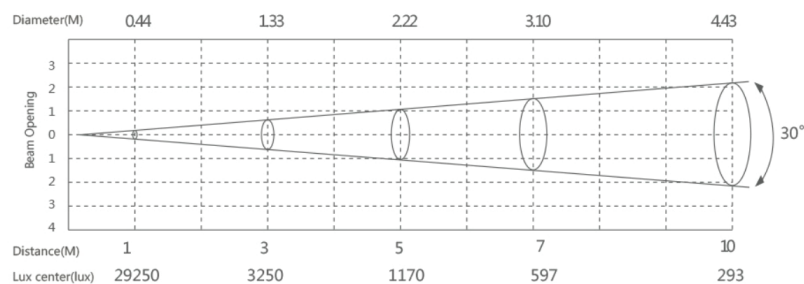

### Specifications

Product	LED Fusion IP Profile FC
Code	LEDPRO165
Lamp Source	250W RGBW LED
Power Supply	100-240V AC, 50/60 Hz
Power Consumption	250W

Control	DMX512, RDM
Beam Angle	15°-30°
Dimmer	0-100% 16Bit
Dimensions	648 (L) x 344 (W) x 273 (H) mm
Weight	16kg
DMX Connection	Power in, DMX in/out

### Size